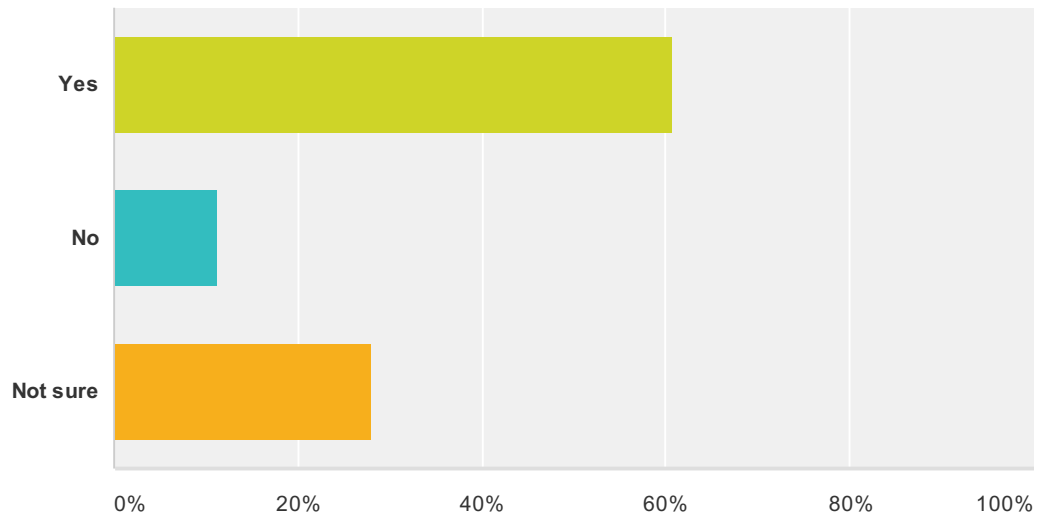

Q4 Do you find the scrolling book cover display useful? (Best-Selling Fiction, Recommended Titles, etc.)

Answered: 3,041 Skipped: 94

Answer Choices	Responses
Yes	60.80% 1,849
No	11.25% 342
Not sure	27.95% 850
Total	3,041