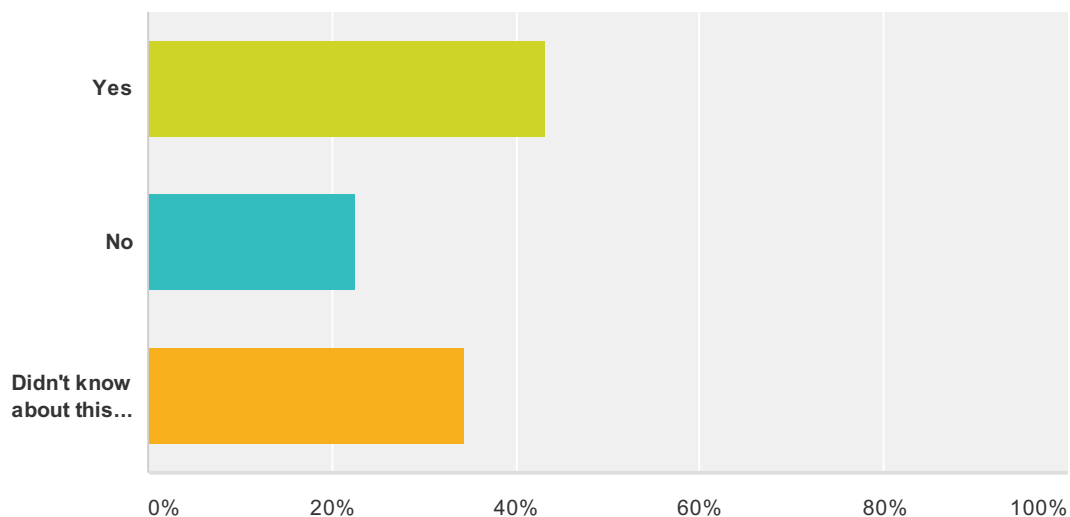

Q8 When you do not find an item in the catalog, have you used the option to search WorldCat: Worldwide Libraries to request an inter-library loan? Inter-library loan: A service whereby an item is located from a library anywhere in the United States and shipped to your home library.

Answered: 2,775 Skipped: 360

Answer Choices	Responses
Yes	43.14% 1,197
No	22.49% 624
Didn't know about this option	34.38% 954
Total	2,775