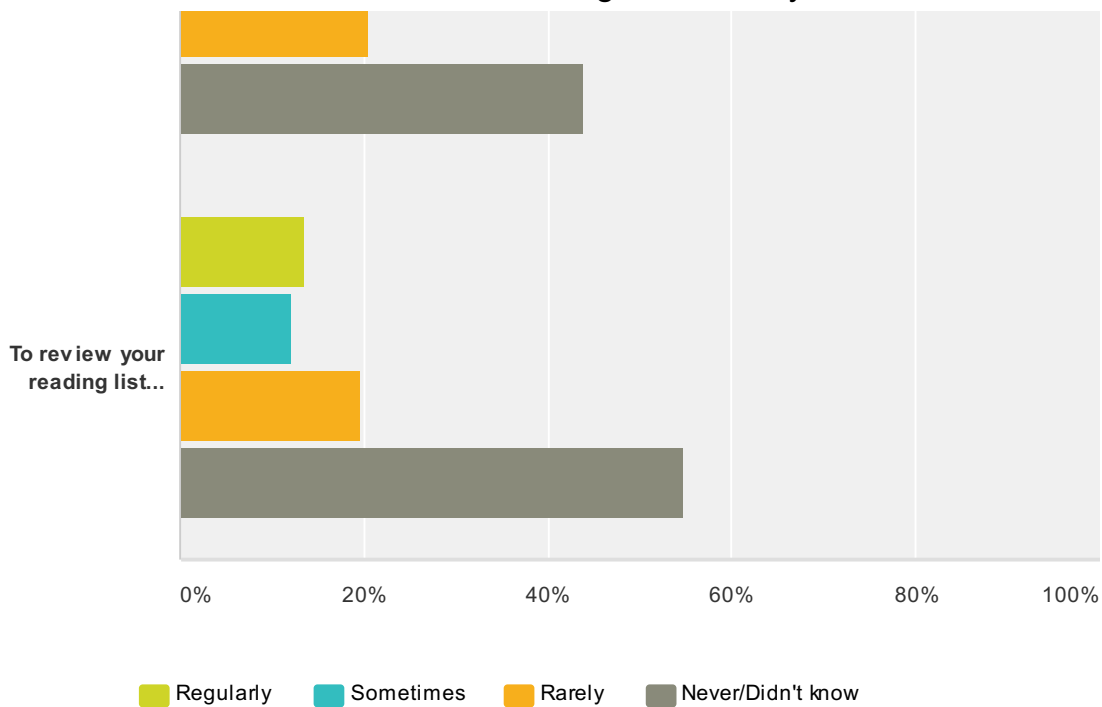

Pinnacle Online Catalog User Survey

	Regularly	Sometimes	Rarely	Never/Didn't know	Total
To renew items	66.74% 1,848	19.21% 532	6.07% 168	7.98% 221	2,769
To check fines/fees	45.70% 1,232	19.32% 521	17.62% 475	17.36% 468	2,696
To pay fines/fees	12.82% 337	10.39% 273	24.43% 642	52.36% 1,376	2,628
To create and save a search	18.68% 500	18.71% 501	23.42% 627	39.19% 1,049	2,677
To create a list of items you wish to read	18.40% 495	17.21% 463	20.48% 551	43.90% 1,181	2,690
To review your reading list that you opted into	13.63% 364	12.06% 322	19.59% 523	54.72% 1,461	2,670