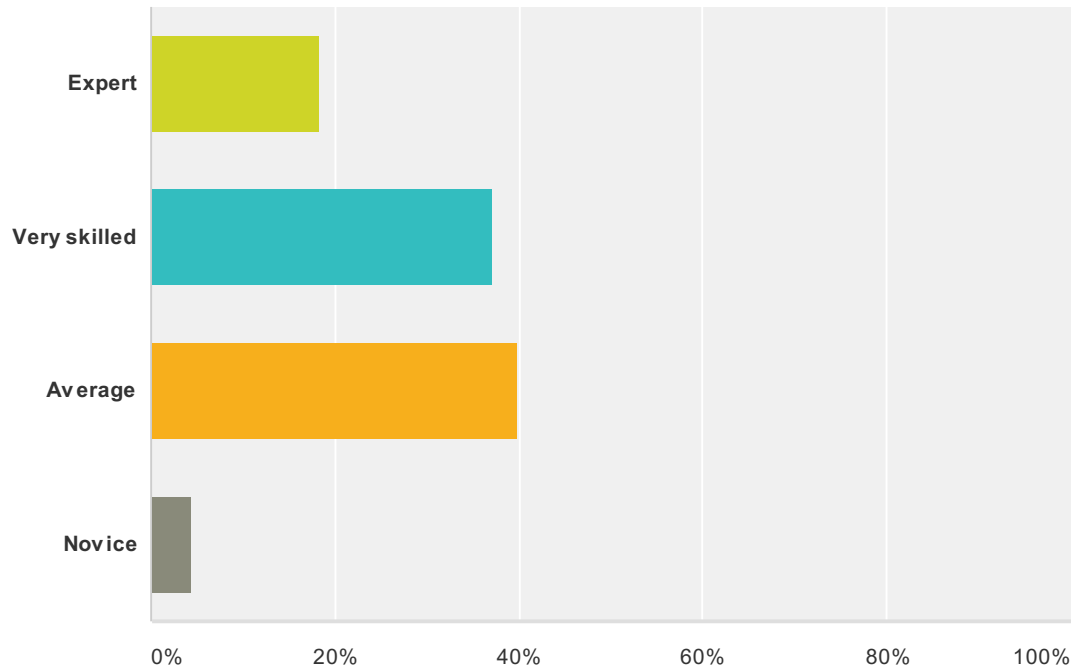

Q11 What kind of web user do you consider yourself?

Answered: 2,778 Skipped: 357

Answer Choices	Responses
Expert	18.43% 512
Very skilled	37.19% 1,033
Average	39.92% 1,109
Novice	4.46% 124
Total	2,778