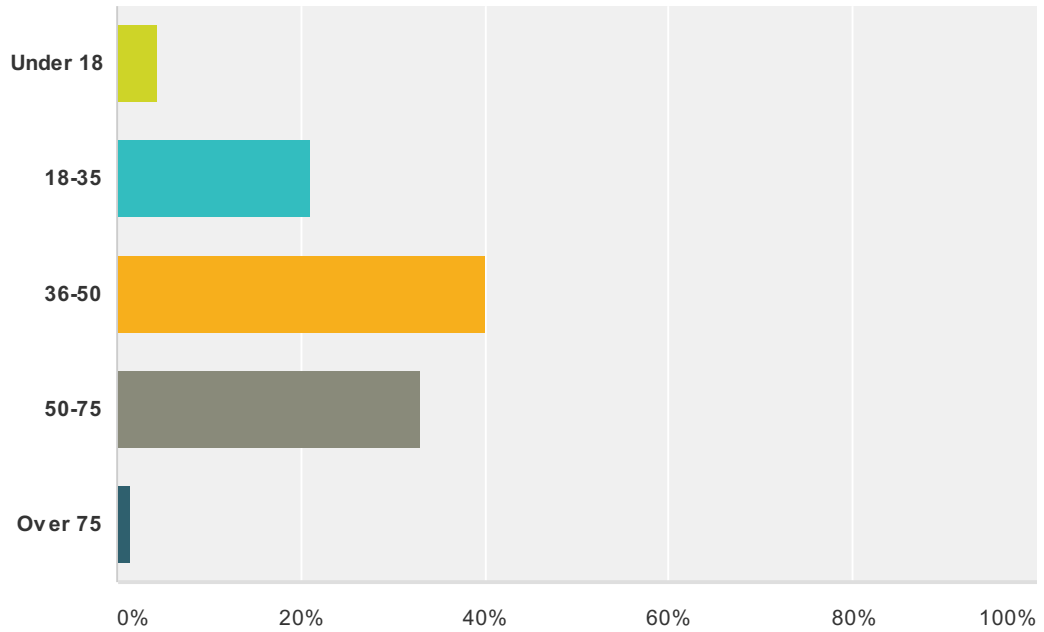

### Q14 Which is your home library? (The Library shown on your library card)

Answered: 2,836 Skipped: 299

Answer Choices	Responses
Fountaindale	17.21% 488
Joliet	37.62% 1,067
Lemont	5.96% 169
Plainfield	18.55% 526
Shorewood-Troy	7.44% 211
White Oak	13.22% 375
<b>Total</b>	<b>2,836</b>

### Q15 What is your gender?

Answered: 2,781 Skipped: 354

Answer Choices	Responses
Female	75.98% 2,113
Male	24.02% 668
<b>Total</b>	<b>2,781</b>

### Q16 How old are you?

Answered: 2,787 Skipped: 348

Answer Choices	Responses
Under 18	4.49% 125
18-35	21.17% 590
36-50	40.01% 1,115
50-75	32.97% 919
Over 75	1.36% 38
<b>Total</b>	<b>2,787</b>

**Q17 Optional: If you would like to be entered into a drawing to win a Kindle Fire HDX, please include your contact information below.**