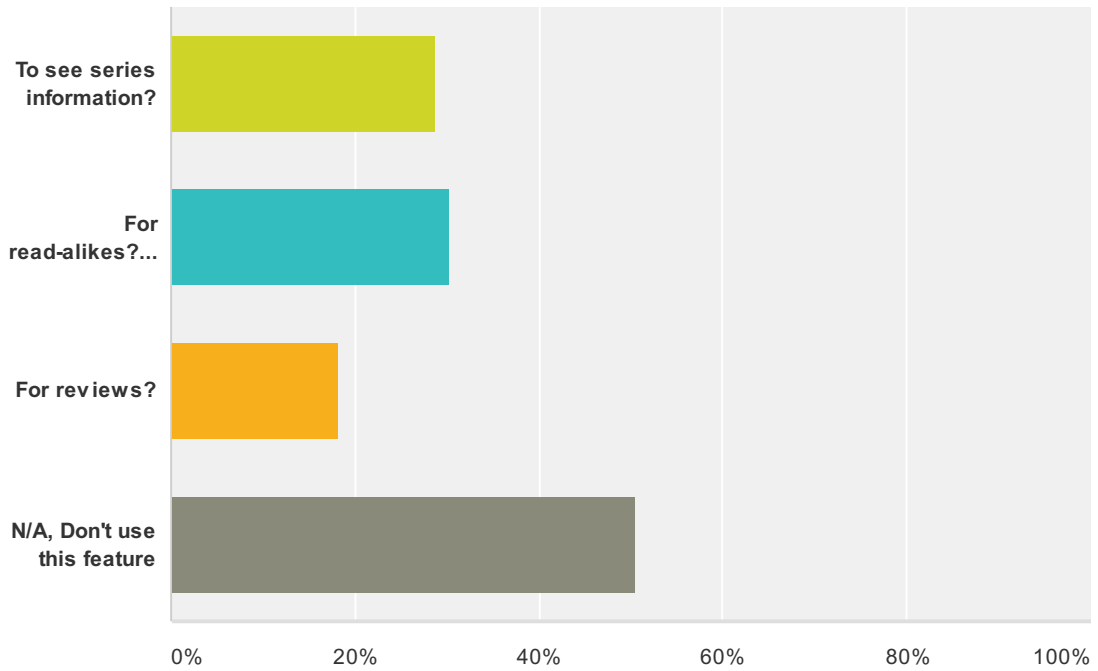

Q7 Do you use the Suggestions and More feature...?

Answered: 2,748 Skipped: 387

Answer Choices	Responses
To see series information?	28.89% 794
For read-alikes? (similar story/plot/author)	30.35% 834
For reviews?	18.20% 500
N/A, Don't use this feature	50.51% 1,388
Total Respondents: 2,748