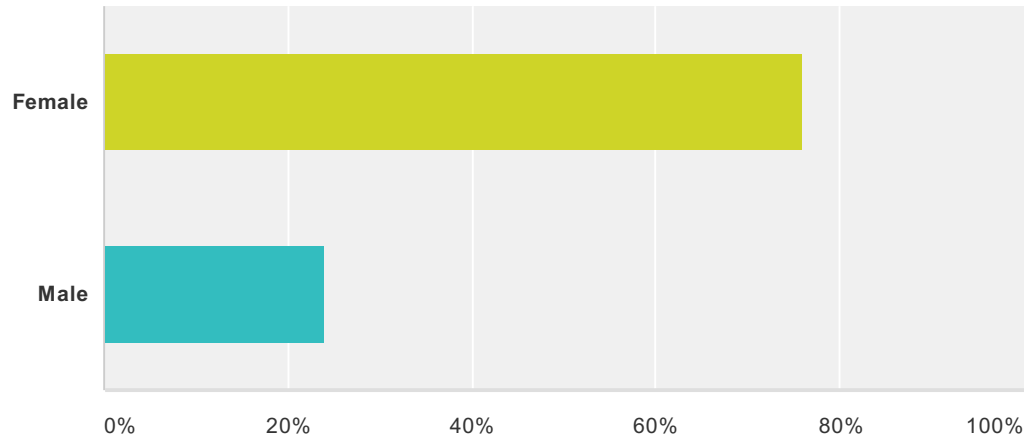

Q15 What is your gender?

Answered: 2,781 Skipped: 354

Answer Choices	Responses
Female	75.98% 2,113
Male	24.02% 668
Total	2,781