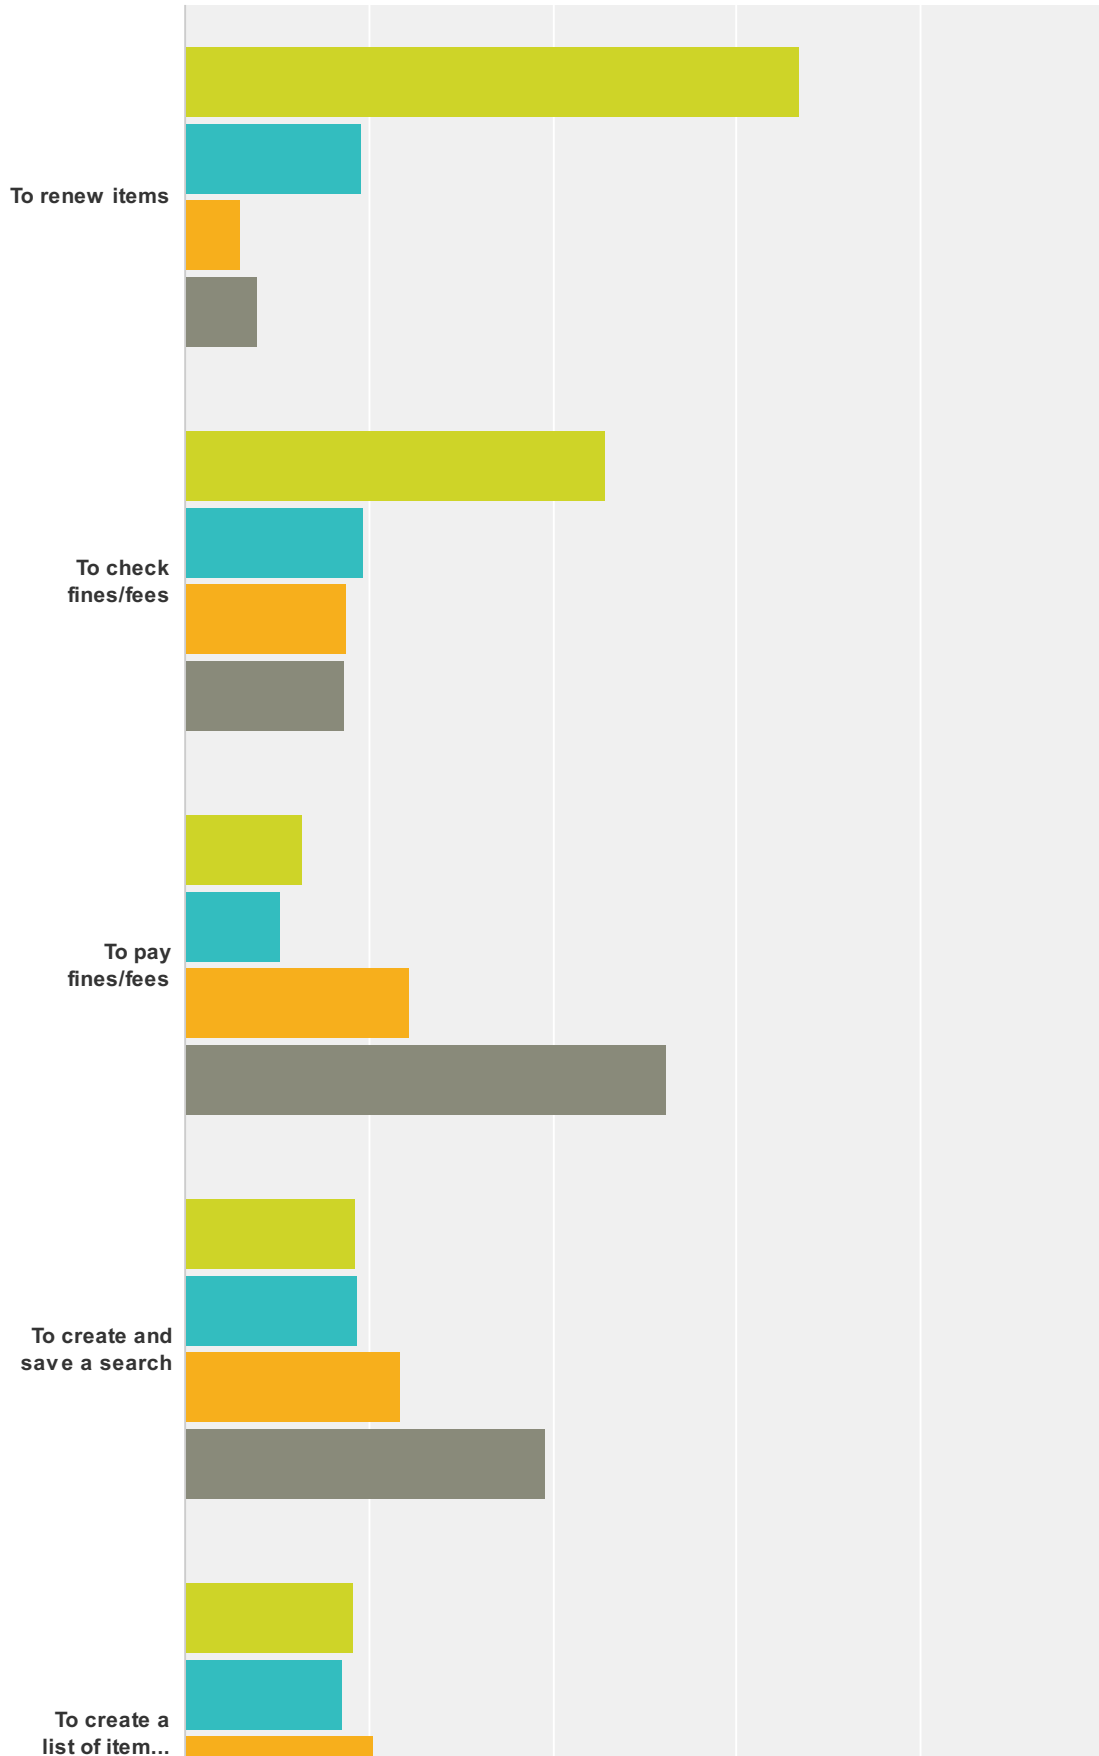

Answered: 2,775 Skipped: 360

Answer Choices	Responses
Yes	43.14% 1,197
No	22.49% 624
Didn't know about this option	34.38% 954
<b>Total</b>	<b>2,775</b>

### Q9 Are you aware that you can opt-in to keep your reading history via My Account?

Answered: 2,767 Skipped: 368

Answer Choices	Responses	
Yes	29.71%	822
No	70.29%	1,945
<b>Total</b>		<b>2,767</b>

### Q10 How often do you use the “My Account” feature.....

Answered: 2,787 Skipped: 348