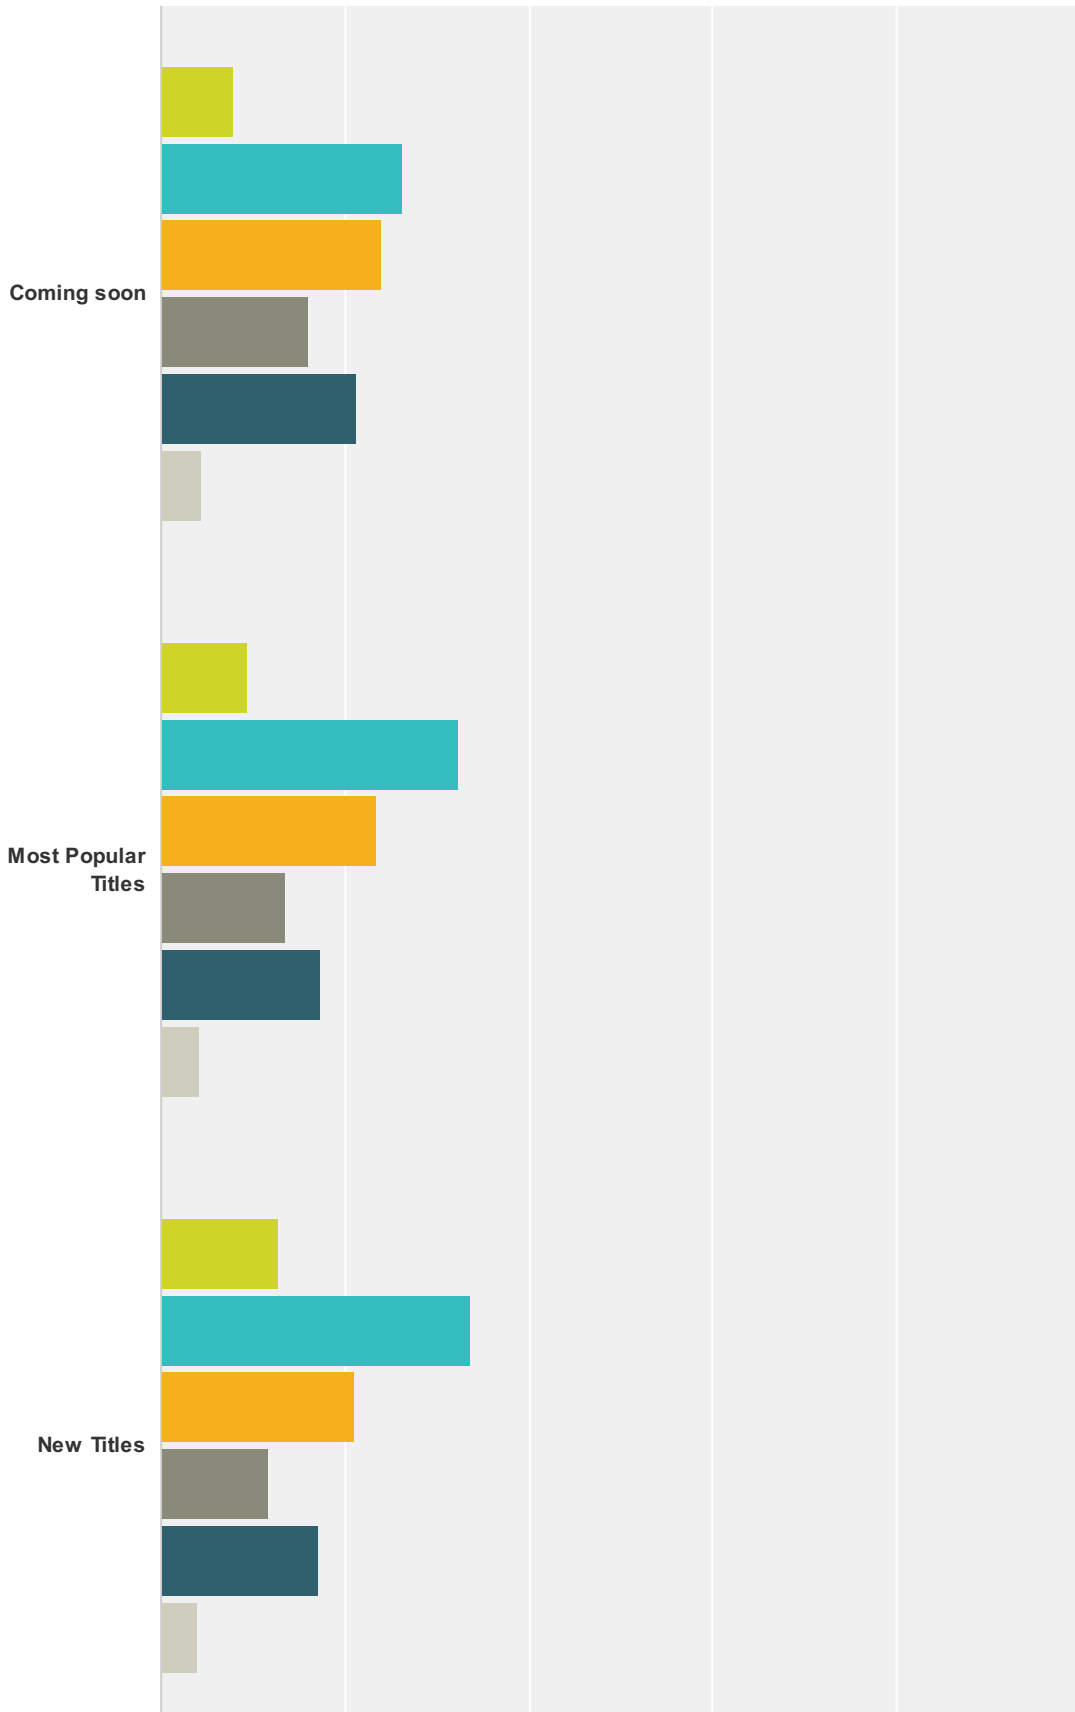

## Q2 Where do you use the online catalog?

Answered: 3,051 Skipped: 84

Answer Choices	Responses
In the Library	30.97% 945
At home on a PC or laptop	81.38% 2,483
On my smart phone/mobile device	29.17% 890
Other (please specify)	6.16% 188
<b>Total Respondents: 3,051</b>	

**Q3 How often do you choose the options in the gray boxes (dashboards) on the left such as “New Titles” to browse?**

Answered: 3,062 Skipped: 73

# Pinnacle Online Catalog User Survey

	Every time	Often	Seldom	Never	Didn't know about them	N/A	Total
Coming soon	7.99% 240	26.26% 789	24.10% 724	16.05% 482	21.30% 640	4.29% 129	3,004
Most Popular Titles	9.29% 276	32.32% 960	23.47% 697	13.47% 400	17.31% 514	4.14% 123	2,970
New Titles	12.72% 381	33.56% 1,005	21.07% 631	11.72% 351	17.06% 511	3.87% 116	2,995
Suggest a Purchase	2.97% 84	8.22% 233	22.77% 645	30.46% 863	28.56% 809	7.02% 199	2,833