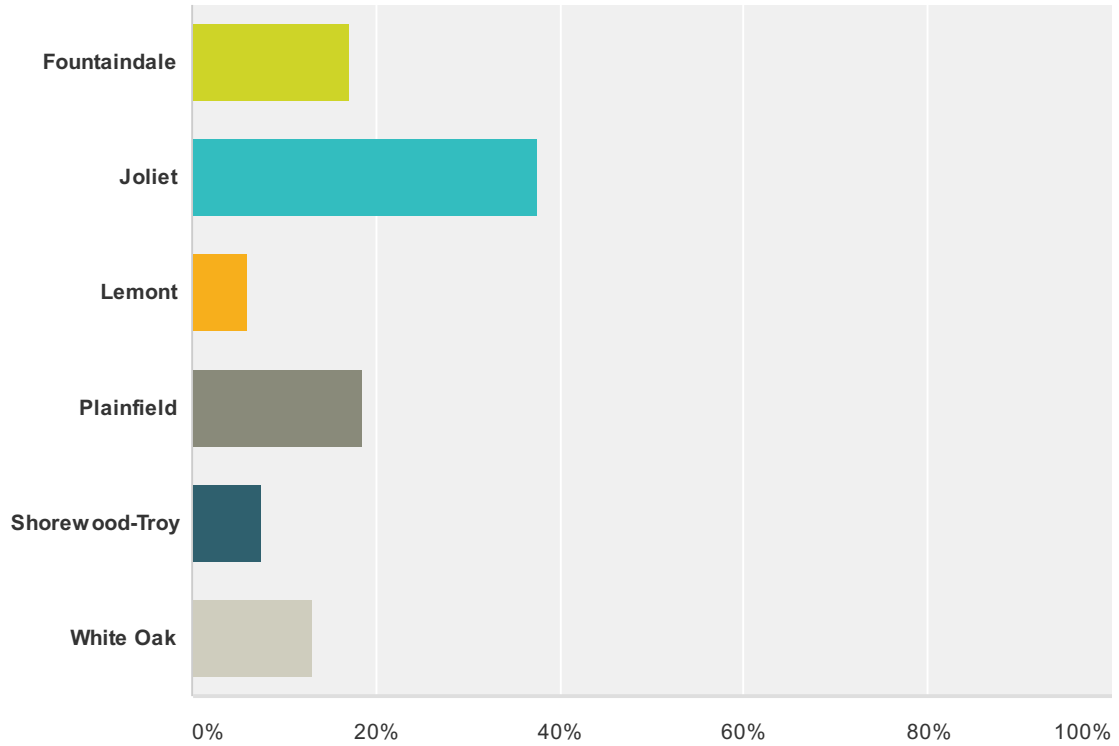

Q14 Which is your home library? (The Library shown on your library card)

Answered: 2,836 Skipped: 299

Answer Choices	Responses
Fountaindale	17.21% 488
Joliet	37.62% 1,067
Lemont	5.96% 169
Plainfield	18.55% 526
Shorewood-Troy	7.44% 211
White Oak	13.22% 375
Total	2,836