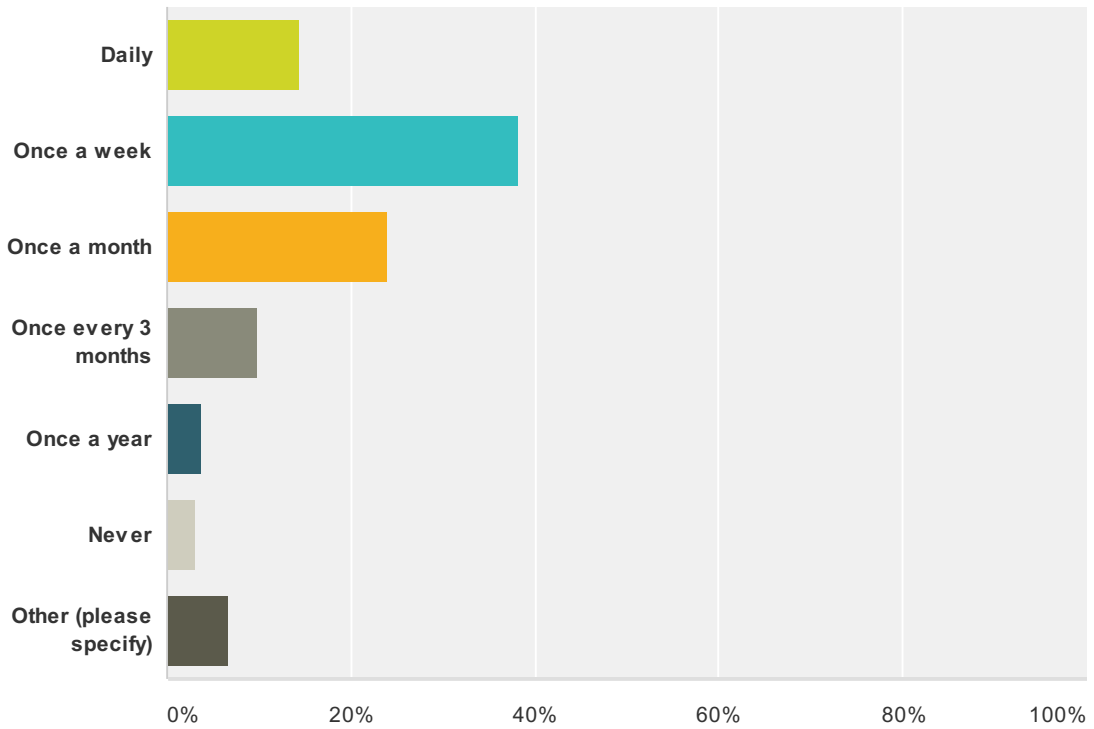

### Q1 How often do you use the online catalog?

Answered: 3,090 Skipped: 45

Answer Choices	Responses
Daily	14.43% 446
Once a week	38.12% 1,178
Once a month	24.01% 742
Once every 3 months	9.87% 305
Once a year	3.79% 117
Never	3.14% 97
Other (please specify)	6.63% 205
<b>Total</b>	<b>3,090</b>

**Q3 How often do you choose the options in the gray boxes (dashboards) on the left such as “New Titles” to browse?**

Answered: 3,062 Skipped: 73