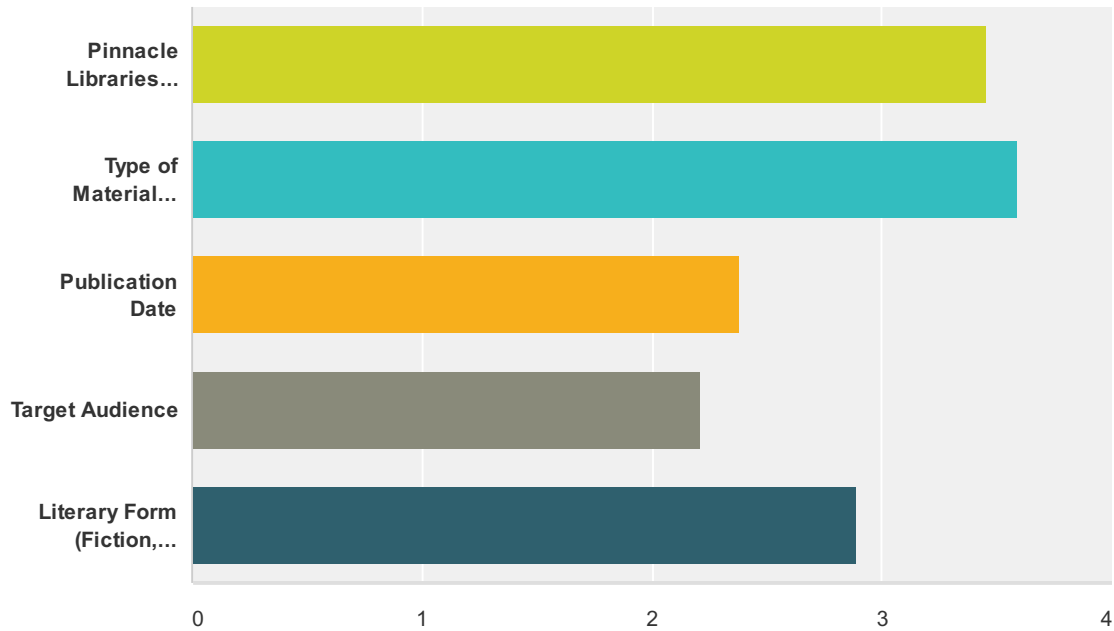

### Q5 Do you use the “Limit by” feature to limit the results of your search BEFORE you conduct the search?

Answered: 3,048 Skipped: 87

Answer Choices	Responses	
Yes	48.75%	1,486
No	31.53%	961
Didn't know about this option	19.72%	601
<b>Total</b>		<b>3,048</b>

## Q6 Which of the Narrow Your Search options do you find useful?

Answered: 2,785 Skipped: 350

	Very Useful	Useful	Somewhat Useful	Not Useful	N/A	Total	Average Rating
Pinnacle Libraries (Fountaindale, Joliet, Lemont, etc.)	57.91% 1,585	23.24% 636	8.70% 238	3.22% 88	6.94% 190	2,737	3.46
Type of Material (Book, Sound Recording, eBook)	63.24% 1,715	23.34% 633	5.38% 146	1.25% 34	6.78% 184	2,712	3.59
Publication Date	15.67% 410	20.11% 526	27.14% 710	20.18% 528	16.90% 442	2,616	2.38
Target Audience	10.84% 283	18.81% 491	25.93% 677	23.98% 626	20.45% 534	2,611	2.21
Literary Form (Fiction, Non-Fiction)	29.15% 775	28.69% 763	18.69% 497	10.04% 267	13.43% 357	2,659	2.89