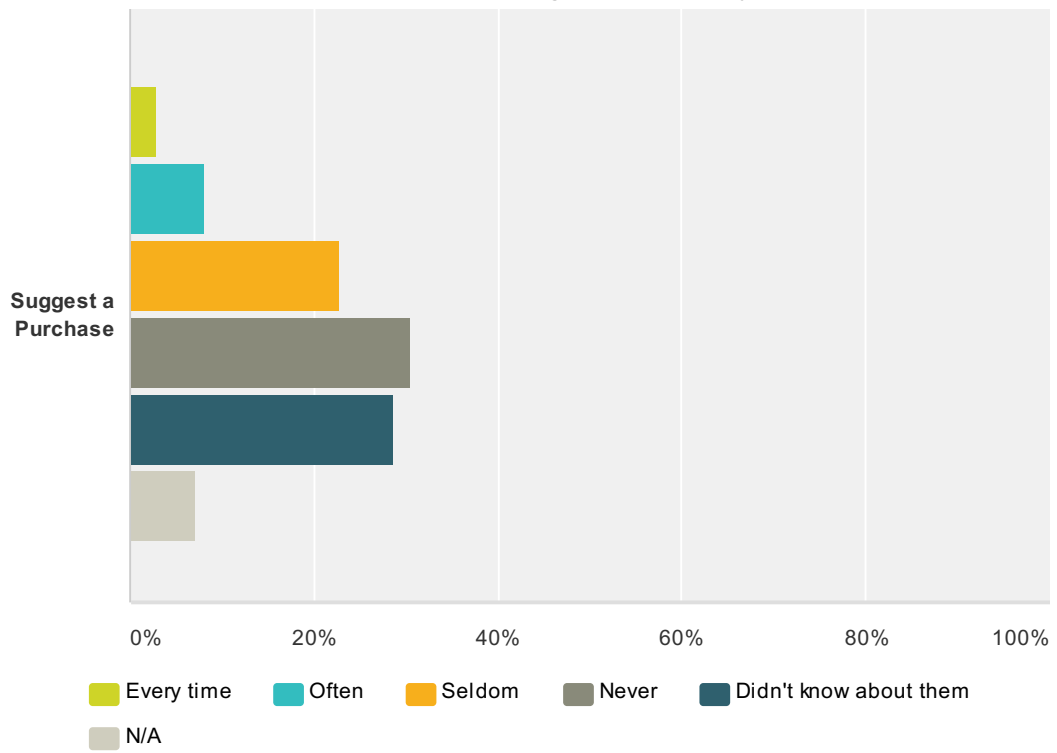

Pinnacle Online Catalog User Survey

	Every time	Often	Seldom	Never	Didn't know about them	N/A	Total
Coming soon	7.99% 240	26.26% 789	24.10% 724	16.05% 482	21.30% 640	4.29% 129	3,004
Most Popular Titles	9.29% 276	32.32% 960	23.47% 697	13.47% 400	17.31% 514	4.14% 123	2,970
New Titles	12.72% 381	33.56% 1,005	21.07% 631	11.72% 351	17.06% 511	3.87% 116	2,995
Suggest a Purchase	2.97% 84	8.22% 233	22.77% 645	30.46% 863	28.56% 809	7.02% 199	2,833