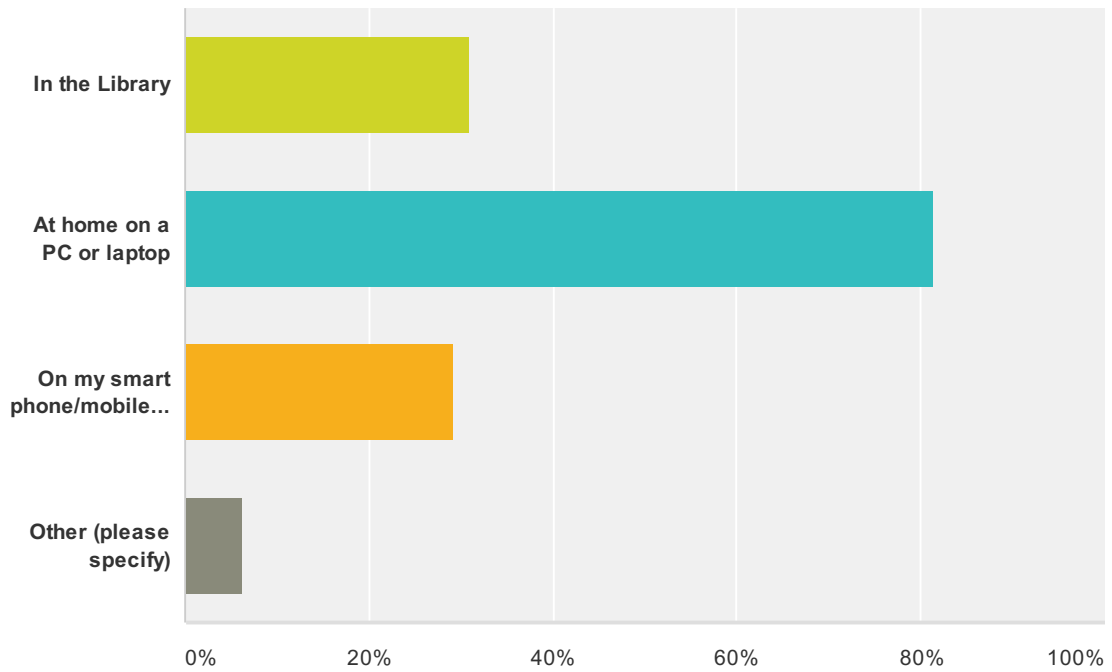

Q2 Where do you use the online catalog?

Answered: 3,051 Skipped: 84

Answer Choices	Responses
In the Library	30.97% 945
At home on a PC or laptop	81.38% 2,483
On my smart phone/mobile device	29.17% 890
Other (please specify)	6.16% 188
Total Respondents: 3,051