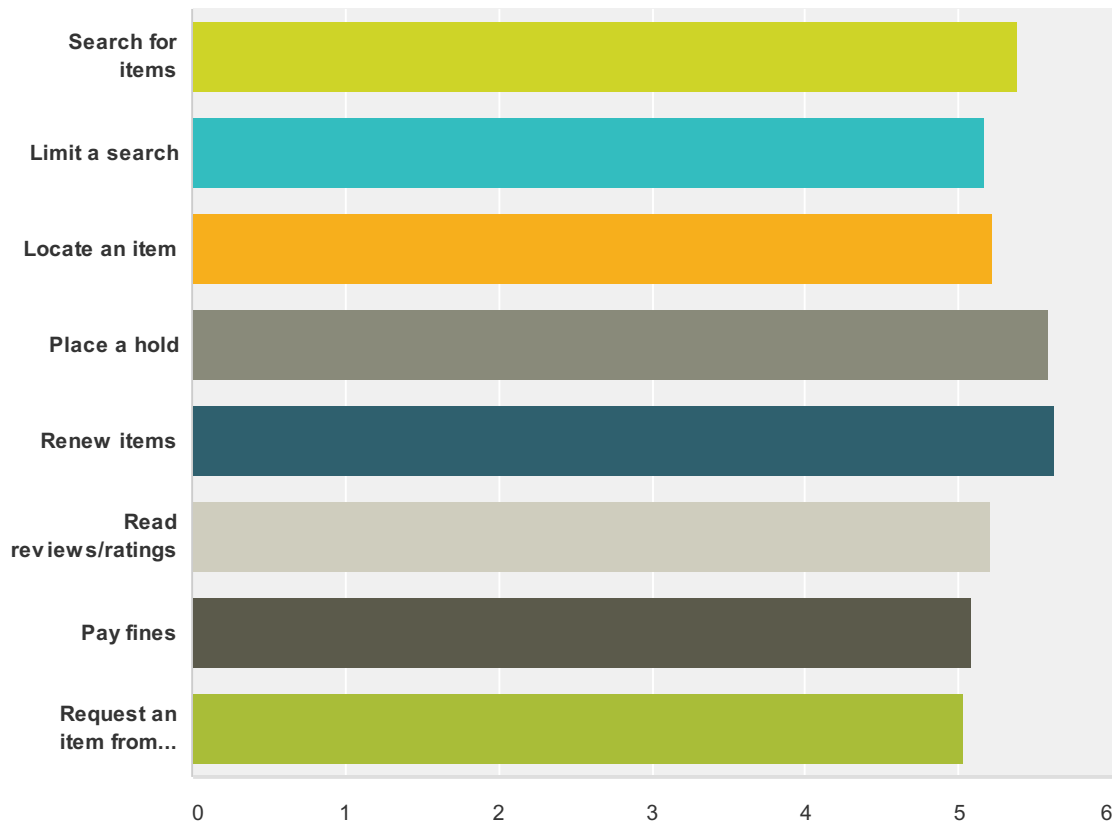

# Pinnacle Online Catalog User Survey

	Regularly	Sometimes	Rarely	Never/Didn't know	Total
To renew items	<b>66.74%</b> 1,848	<b>19.21%</b> 532	<b>6.07%</b> 168	<b>7.98%</b> 221	2,769
To check fines/fees	<b>45.70%</b> 1,232	<b>19.32%</b> 521	<b>17.62%</b> 475	<b>17.36%</b> 468	2,696
To pay fines/fees	<b>12.82%</b> 337	<b>10.39%</b> 273	<b>24.43%</b> 642	<b>52.36%</b> 1,376	2,628
To create and save a search	<b>18.68%</b> 500	<b>18.71%</b> 501	<b>23.42%</b> 627	<b>39.19%</b> 1,049	2,677
To create a list of items you wish to read	<b>18.40%</b> 495	<b>17.21%</b> 463	<b>20.48%</b> 551	<b>43.90%</b> 1,181	2,690
To review your reading list that you opted into	<b>13.63%</b> 364	<b>12.06%</b> 322	<b>19.59%</b> 523	<b>54.72%</b> 1,461	2,670

### Q11 What kind of web user do you consider yourself?

Answered: 2,778 Skipped: 357

Answer Choices	Responses
Expert	18.43% 512
Very skilled	37.19% 1,033
Average	39.92% 1,109
Novice	4.46% 124
<b>Total</b>	<b>2,778</b>

## Q12 Please rate the level of ease of doing each of these activities:

Answered: 2,789 Skipped: 346

	Very Easy	Easy	Somewhat Easy	Somewhat Difficult	Difficult	Very Difficult	N/A	Total	Average Rating
Search for items	54.06% 1,503	30.86% 858	10.65% 296	1.83% 51	0.50% 14	0.22% 6	1.87% 52	2,780	5.38
Limit a search	39.20% 1,076	34.43% 945	15.08% 414	3.24% 89	0.62% 17	0.11% 3	7.32% 201	2,745	5.17
Locate an item	44.36% 1,220	34.62% 952	14.36% 395	2.80% 77	0.76% 21	0.29% 8	2.80% 77	2,750	5.22
Place a hold	65.52% 1,813	24.07% 666	5.96% 165	1.05% 29	0.18% 5	0.04% 1	3.18% 88	2,767	5.59
Renew items	67.39% 1,860	21.67% 598	4.75% 131	1.01% 28	0.14% 4	0.04% 1	5% 138	2,760	5.63
Read reviews/ratings	36.19% 989	29.31% 801	12.26% 335	2.05% 56	0.55% 15	0.26% 7	19.39% 530	2,733	5.21
Pay fines	20.53% 556	15.84% 429	7.42% 201	2.22% 60	0.63% 17	0.63% 17	52.73% 1,428	2,708	5.09
Request an item from outside the Pinnacle Library Cooperative	31.45% 856	20.39% 555	10.84% 295	4.52% 123	1.40% 38	1.18% 32	30.24% 823	2,722	5.04